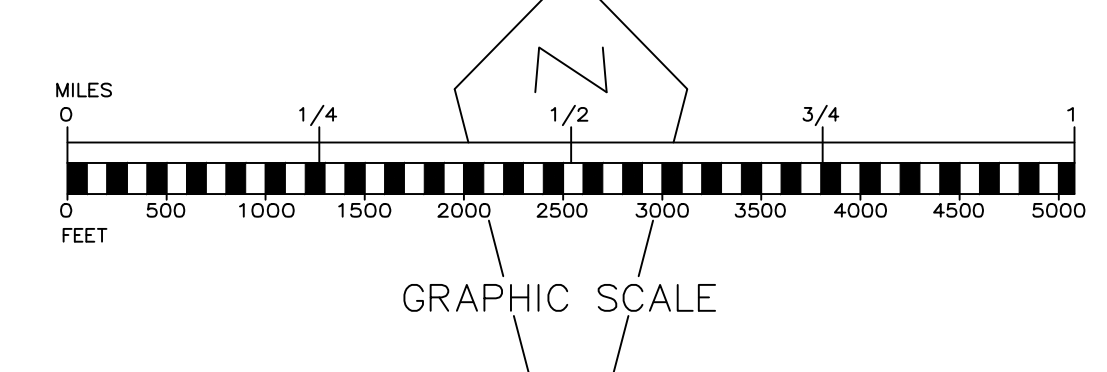

CITY OF PEWAUKEE

WAUKESHA COUNTY, WISCONSIN

T7N

R19E

- LEGEND**
- SCHOOLS
 - ▲ GOVERNMENT HALLS
 - ⛥ HOSPITALS
 - ▲ PARKS AND WAYSIDES
 - ▭ WAUKESHA COUNTY PARKS

PREPARED BY:
 WAUKESHA COUNTY PARK & PLANNING DEPARTMENT
 JULY 1959
 AMENDED BY THE CITY DECEMBER, 2000.
 UPDATED: FEB., 2004; JAN., 2005; JAN., 2006; NOV., 2006; JAN., 2010.