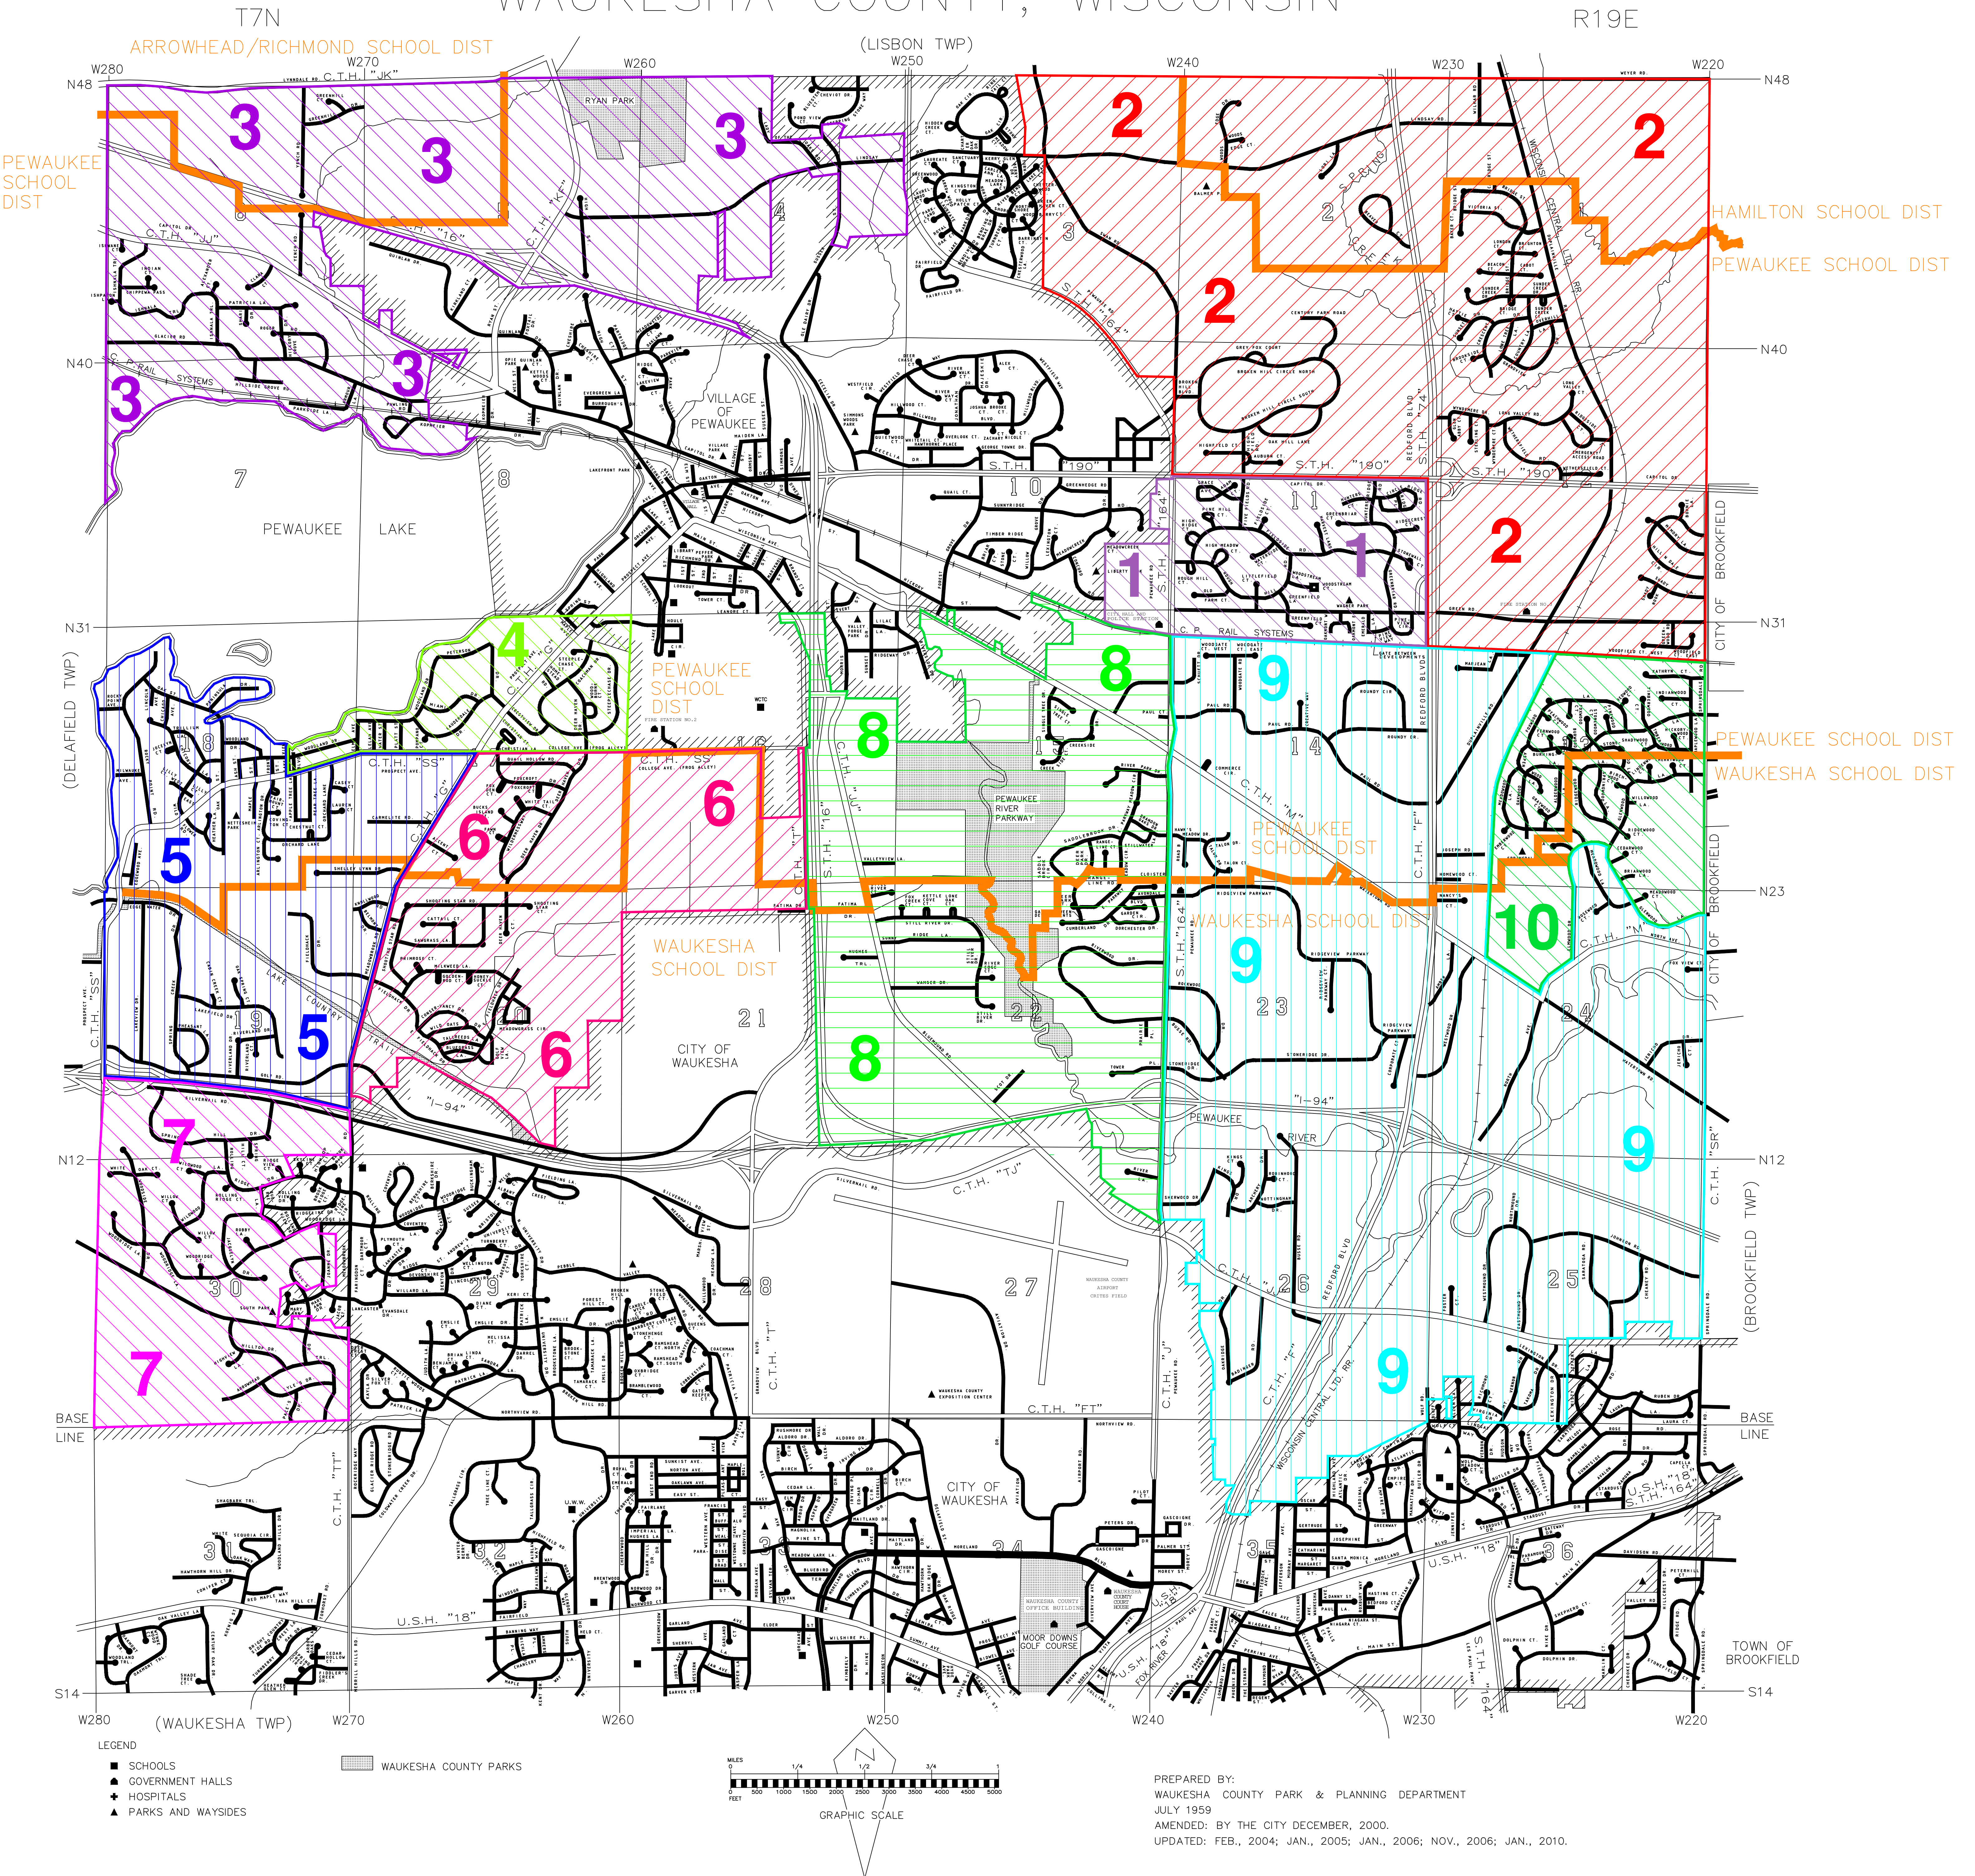

# SCHOOL AND WARD DISTRICTS 2013

## CITY OF PEWAUKEE

### WAUKESHA COUNTY, WISCONSIN

WARDS 1, 2, 3 & 4 Wagner Park, N31 W23320 Green Rd.  
 WARDS 5, 6 & 7 New Vision Brethren In Christ Church  
 N14 W27995 Silvernail Rd.  
 WARDS 8, 9 & 10 Pewaukee City Hall, W240 N3065 Pewaukee Rd.

DISTRICT #1 - WARDS 1-2-3-4  
 DISTRICT #2 - WARDS 5-6-7  
 DISTRICT #3 - WARDS 8-9-10