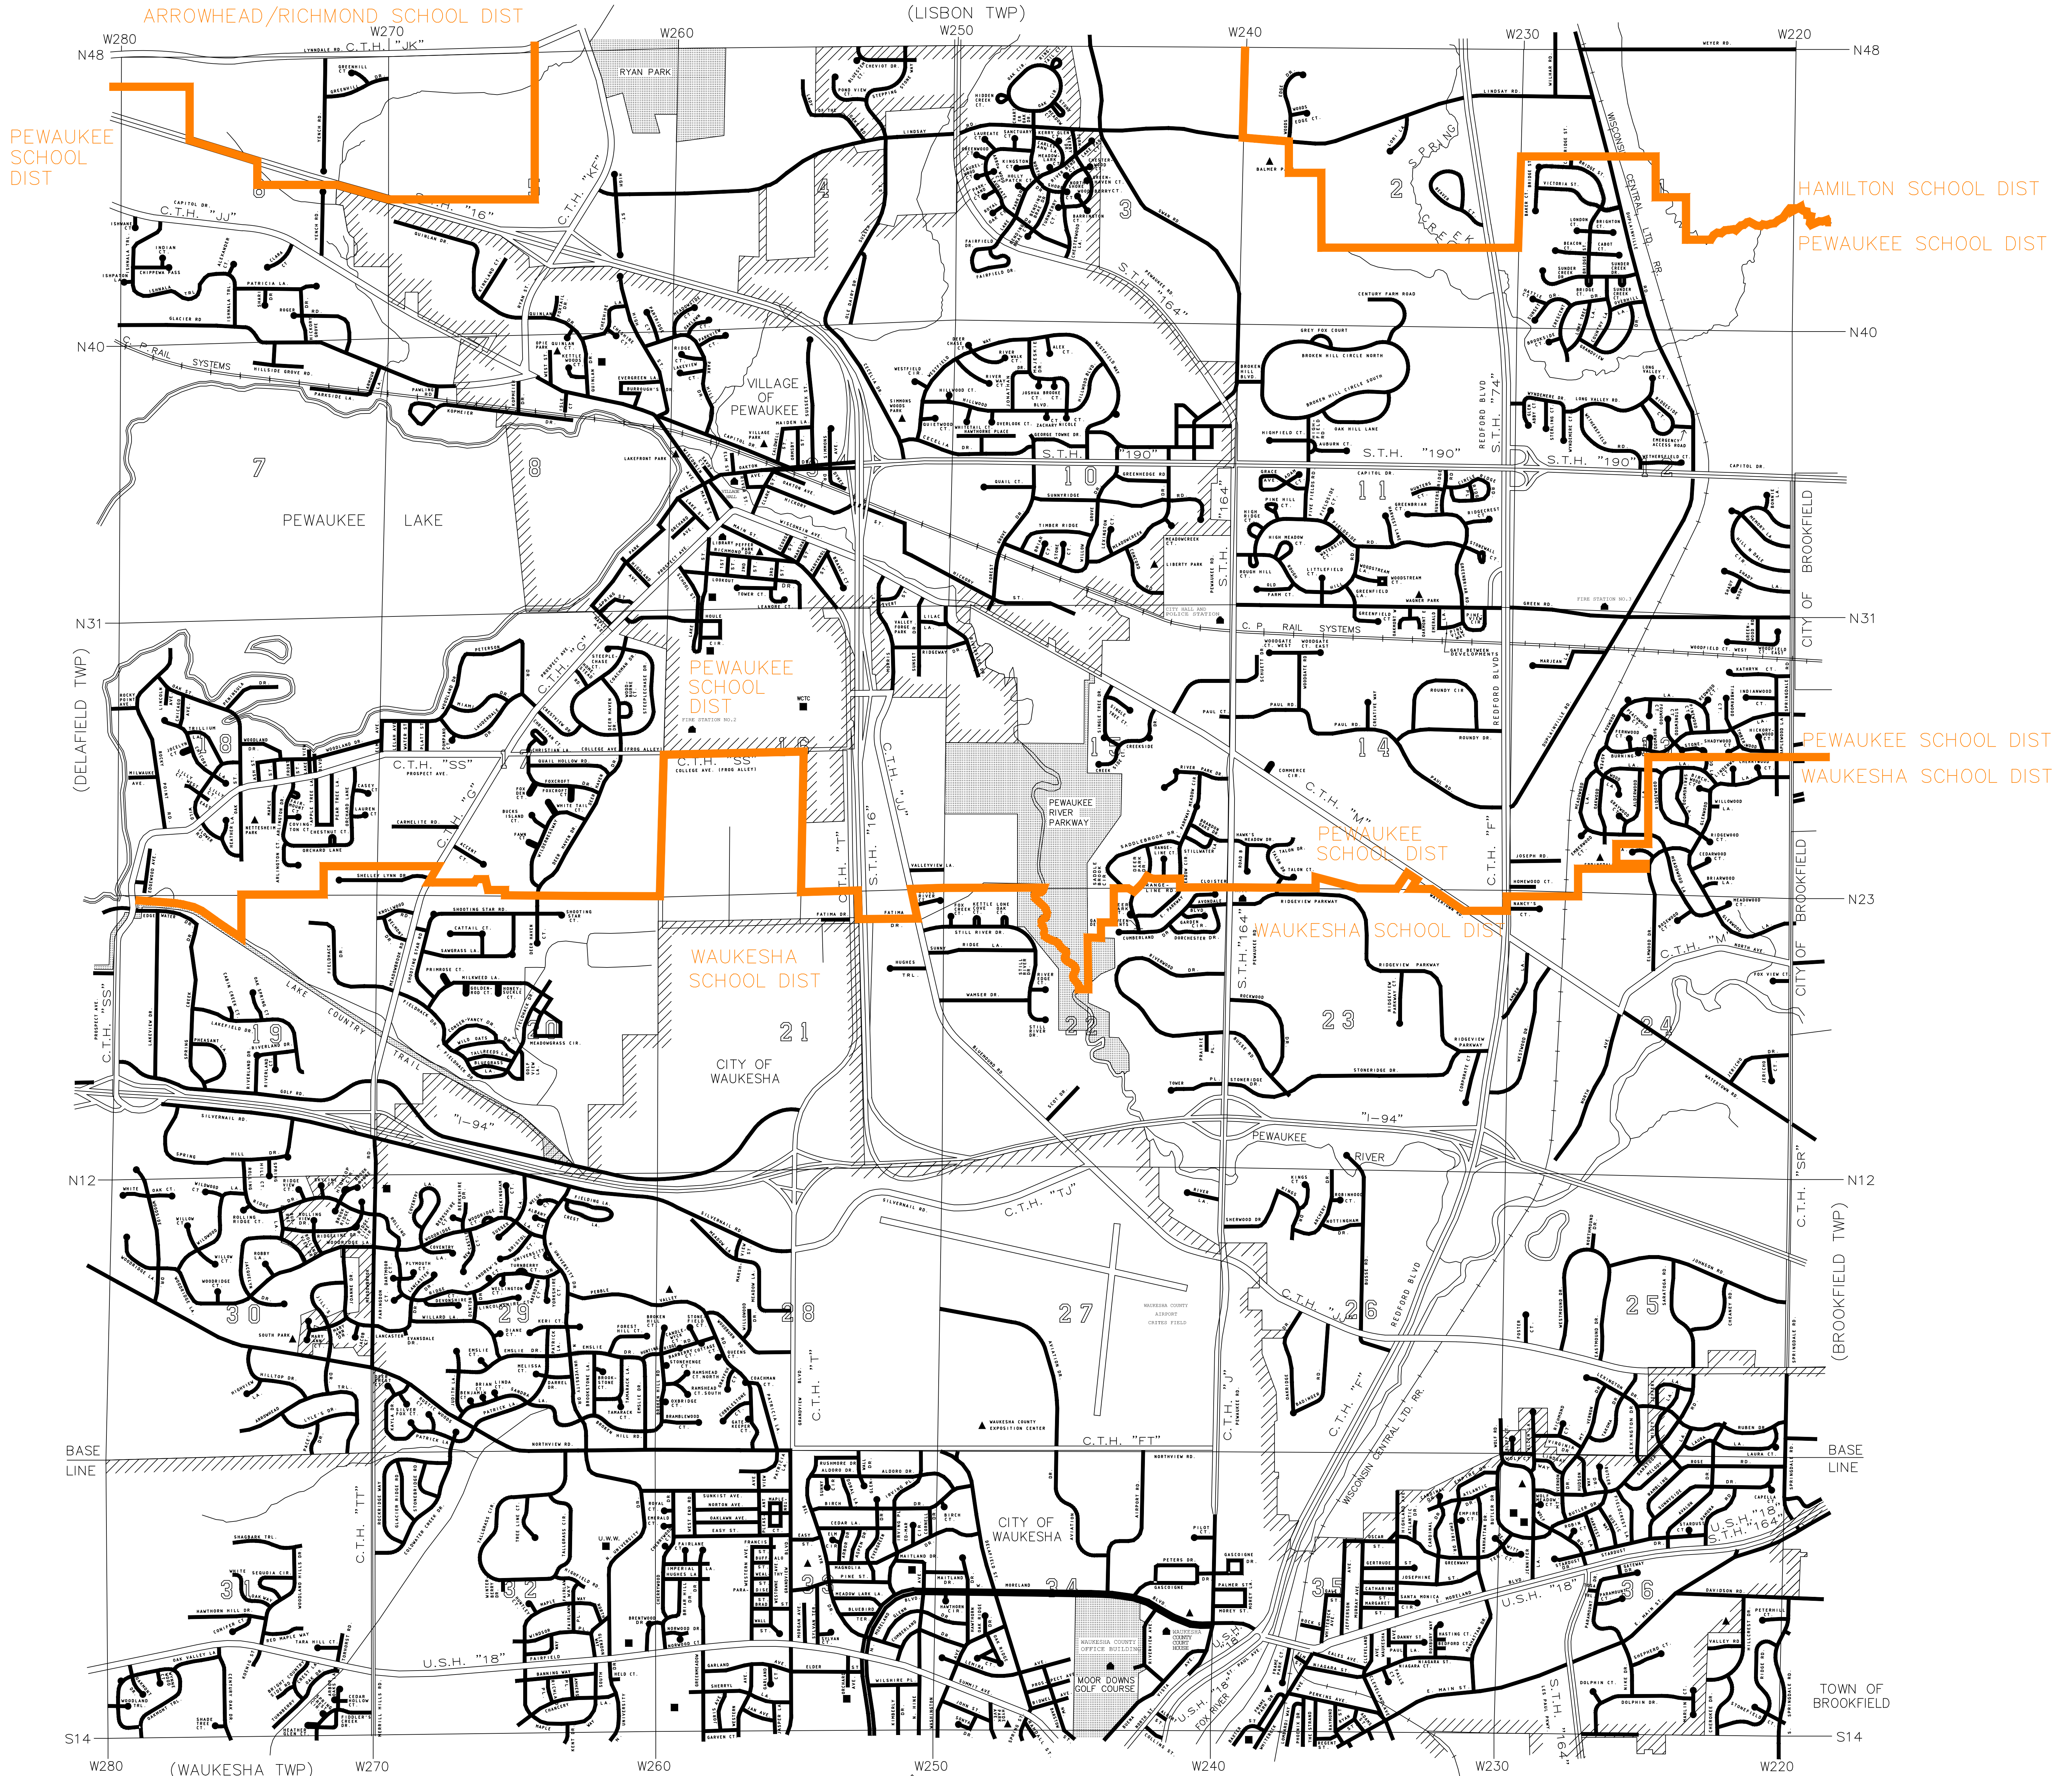

CITY OF PEWAUKEE

WAUKESHA COUNTY, WISCONSIN

T7N

R19E

PEWAUKEE SCHOOL DIST

HAMILTON SCHOOL DIST
PEWAUKEE SCHOOL DIST

PEWAUKEE SCHOOL DIST

PEWAUKEE SCHOOL DIST
WAUKESHA SCHOOL DIST

WAUKESHA SCHOOL DIST

PEWAUKEE SCHOOL DIST

WAUKESHA SCHOOL DIST

- LEGEND
- SCHOOLS
 - ▲ GOVERNMENT HALLS
 - ◆ HOSPITALS
 - ▲ PARKS AND WAYSIDES

WAUKESHA COUNTY PARKS

PREPARED BY:
WAUKESHA COUNTY PARK & PLANNING DEPARTMENT
JULY 1959
AMENDED: BY THE CITY DECEMBER, 2000.
UPDATED: FEB., 2004; JAN., 2005; JAN., 2006; NOV., 2006; JAN., 2010.