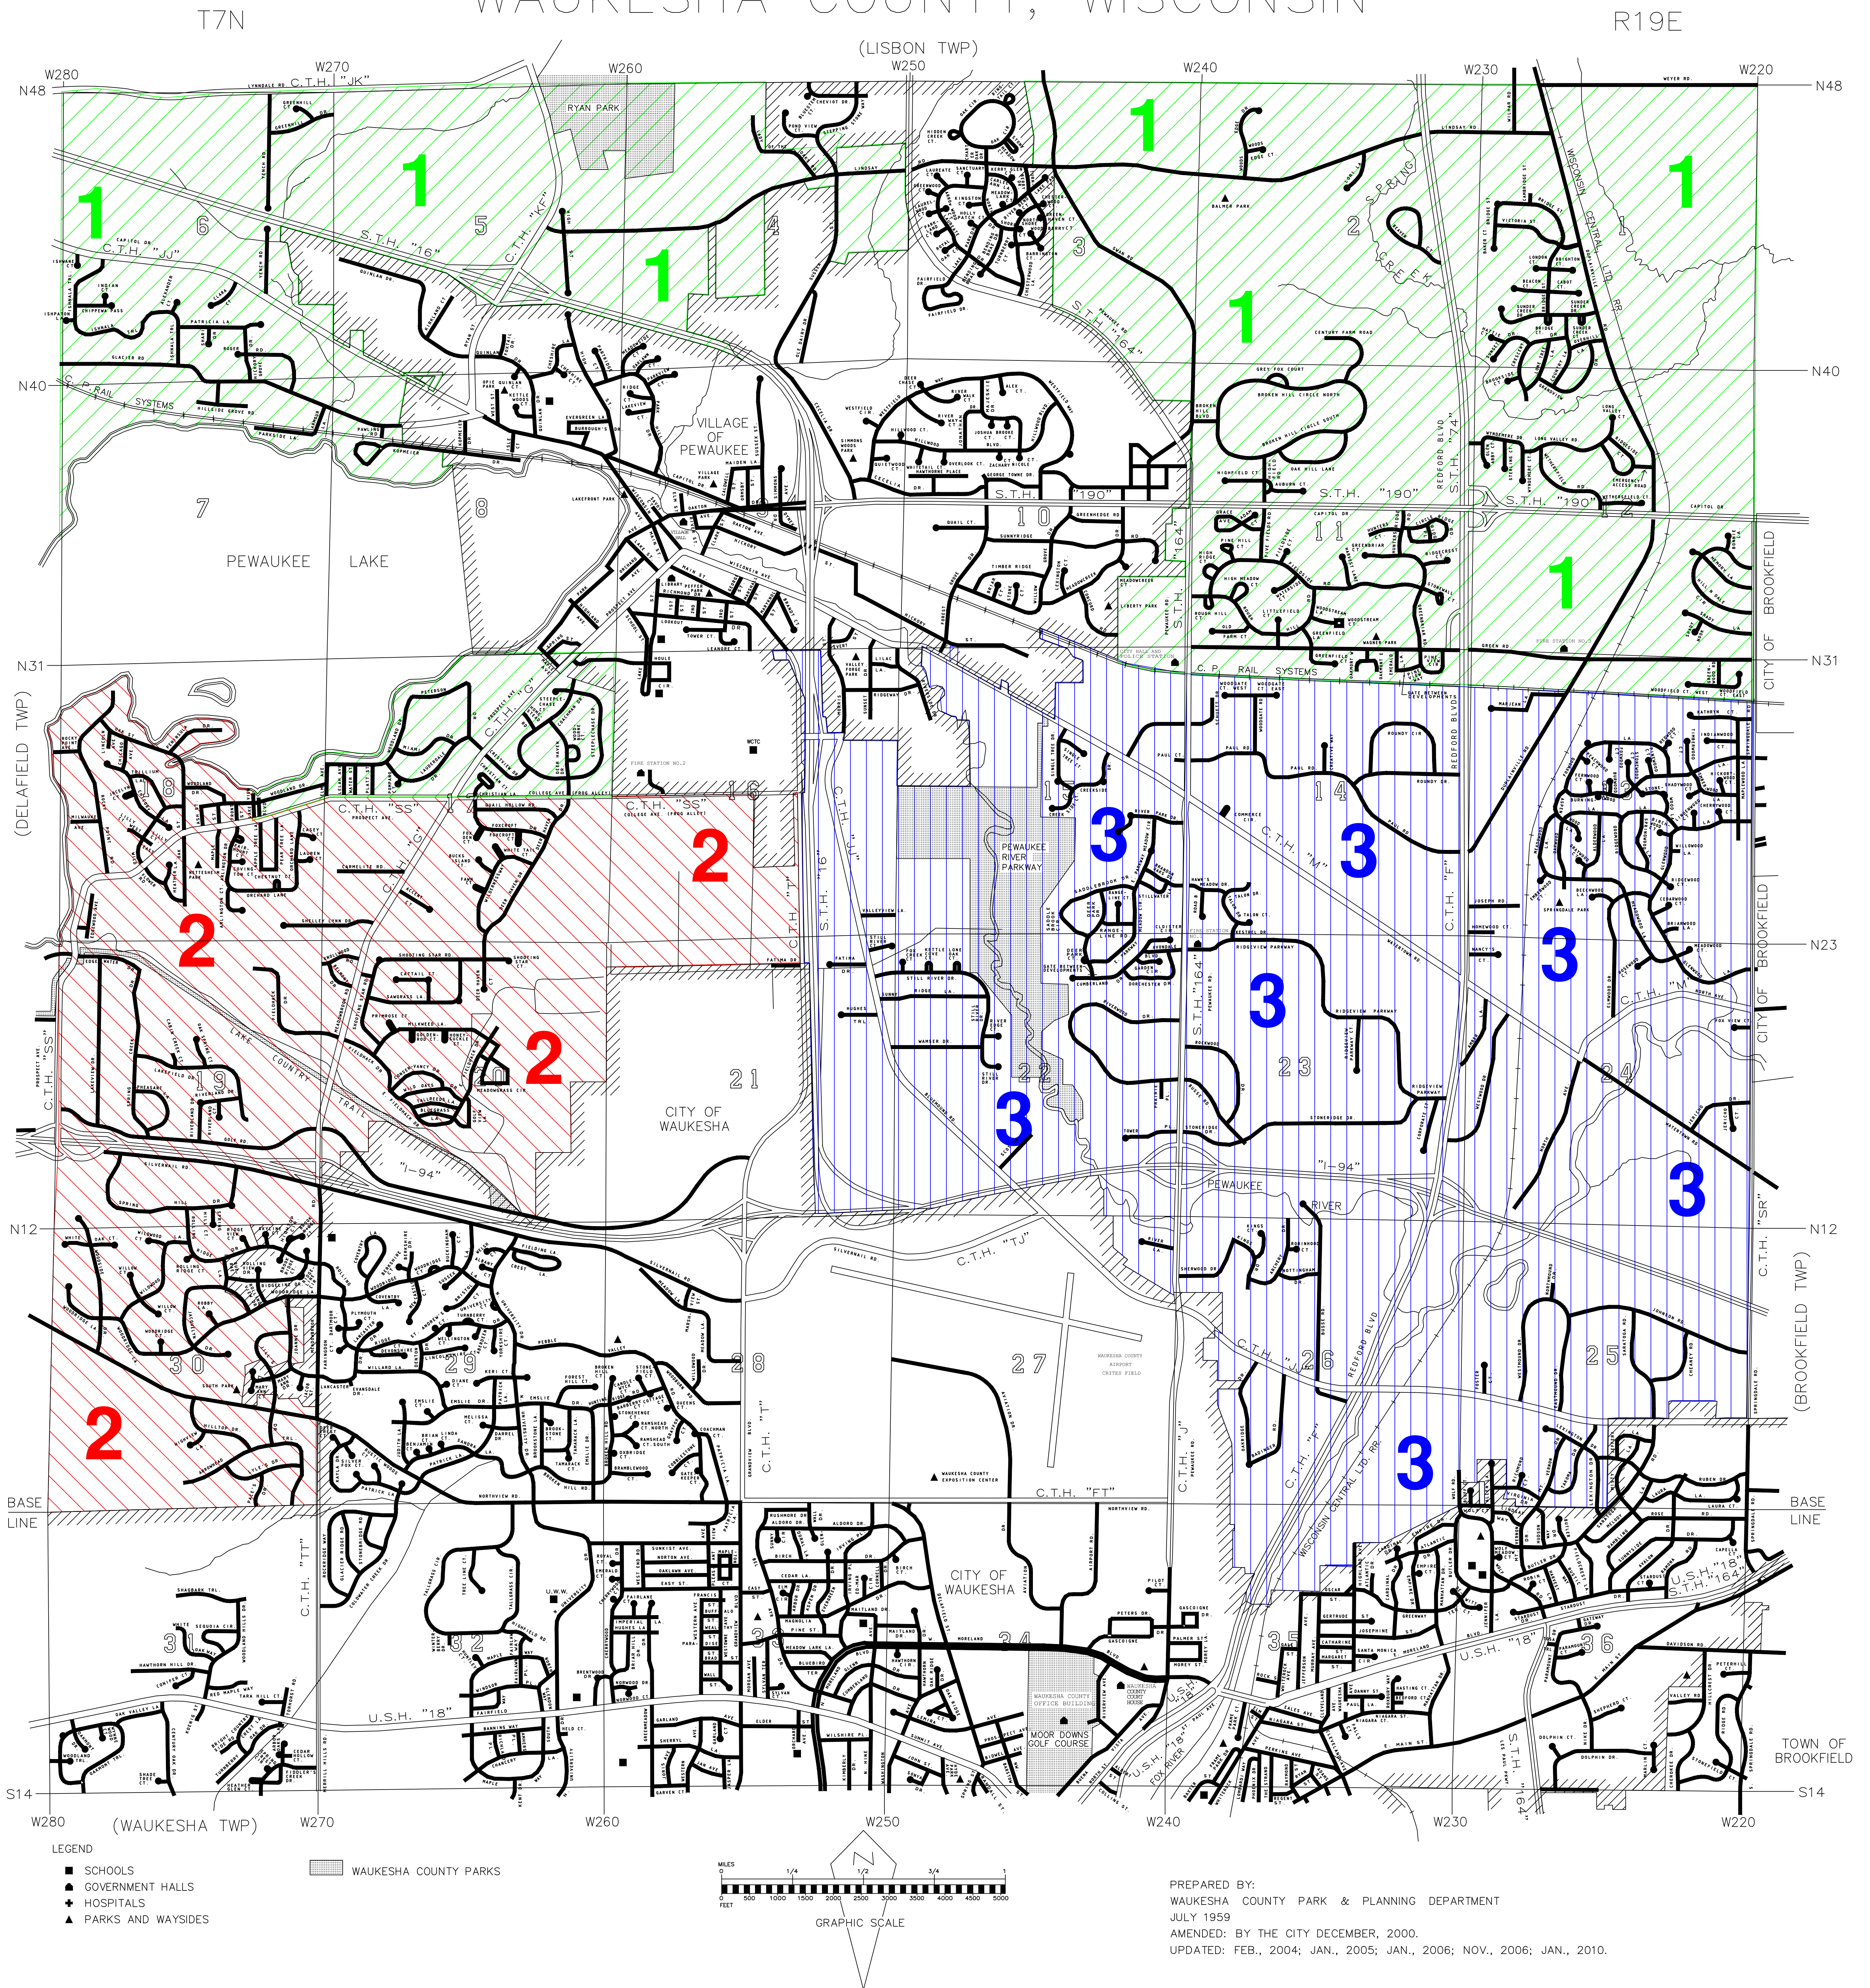

# ALDERMANIC DISTRICTS 2013

## CITY OF PEWAUKEE

### WAUKESHA COUNTY, WISCONSIN

 DISTRICT #1 – ENTERS AND NOLL – WARDS 1–2–3–4

 DISTRICT #2 – HASSLINGER AND BROWN – WARDS 5–6–7

 DISTRICT #3 – WAMSER AND BIERCE – WARDS 8–9–10